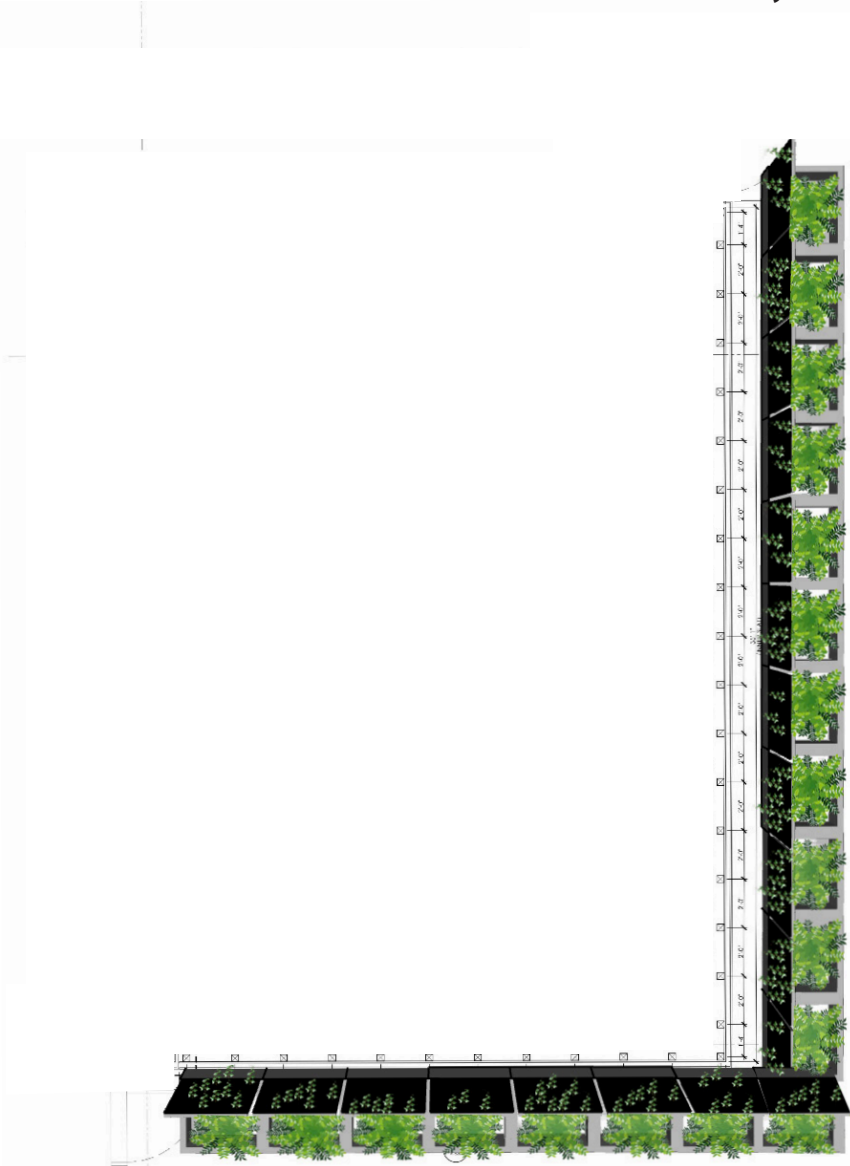

Plantus Modular Trellis Planter System

Key Points

- Pre-planted
- Modular
- Interchange units
  - Movable
  - Lightweight
- Variety of custom finish
- Customizable/Flexible
  - All weather