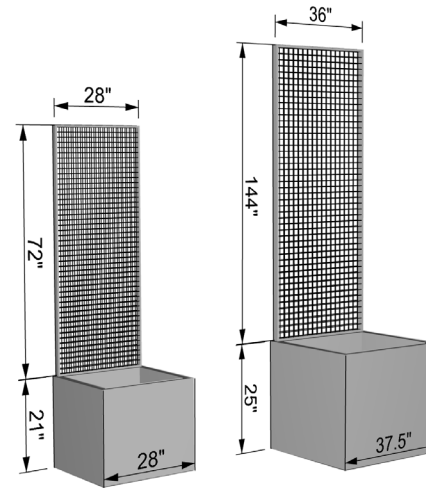

Plantus Modular Trellis Planter System

Specifications

“a modular solution to maximize the screening greenscape in your landscape project”

Our **Plantus Modular Trellis Planter (PMT)** system provides a vertical wall of greenery with the potential to form multi-use partitions in any exterior space. It features an irrigation control system, a premium aluminum mesh, and a variety of colors and finishes. **Each PMTP is pre-planted at our nursery, avoiding wait time for plants to reach their peak.** This also means a pre-planted unit can be easily updated at the turn of seasons or for special events. We designed this with the needs of our New York City-based clientele in mind: adaptable, flexible, and precise solutions.

Materials:

Aluminum frame
Aluminum mesh 4"X4"
PVC planter

Planter+Trellis Weight:

Small- 120 lb - Large- 160 lb (empty)
Small- 530 lb - Large- 705 lb (with soil)

Planter Dimensions:

Small 21" H x 28" W
Large 25" H x 37.5" W

Custom Trellis Height Dimension:

from 72" to 216"

Plantus Modular Trellis Planter System

U-Edging, Carbon Steel, Hot Rolled, 14 Gauge (.0747" Thick), Type 450 U-Edging (1/2" Opening x 1" Width)

Square, Carbon Steel, Cold Rolled, Woven - Lock Crimp Weave, 4" x 4" Opening (Square), 0.250" Thick (2-3/4 Gauge) Wire Diameter, 79% Open Area

2'-1"

- +Trellis maximizes greenery potential
- +Trellis acts as a partition to hide parts of the rooftop from being visible, such as mechanical units and AC's
- +The grid pattern supports livelihoods and spatial quality for growth of vines
- +Planters provide additional space for planting, creating a better greenscape
- +Quality control of irrigation system
- +Versatile types of plants from trellis options, making a full immersive garden