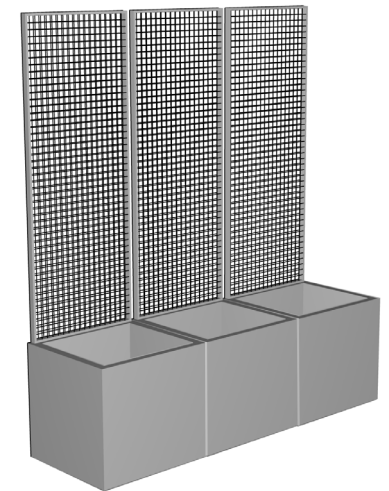

Plantus Modular Trellis Planter System

Specifications

“a modular solution to maximize the screening greenscape in your landscape project”

Our **Plantus Modular Trellis Planter (PMT)** system provides a vertical wall of greenery with the potential to form multi-use partitions in any exterior space. It features an irrigation control system, a premium aluminum mesh, and a variety of colors and finishes. **Each PMTP is pre-planted at our nursery, avoiding wait time for plants to reach their peak.** This also means a pre-planted unit can be easily updated at the turn of seasons or for special events. We designed this with the needs of our New York City-based clientele in mind: adaptable, flexible, and precise solutions.

Materials:

Aluminum frame
Aluminum mesh 4"X4"
PVC planter

Planter+Trellis Weight:

Small- 120 lb - Large- 160 lb (empty)
Small- 530 lb - Large- 705 lb (with soil)

Planter Dimensions:

Small 21" H x 28" W
Large 25" H x 37.5" W

Custom Trellis Height Dimension:

from 72" to 216"

Plantus Modular Trellis Planter System

U-Edging, Carbon Steel, Hot Rolled, 14 Gauge (.0747" Thick), Type 450 U-Edging (1/2" Opening x 1" Width)

Square, Carbon Steel, Cold Rolled, Woven - Lock Crimp Weave, 4" x 4" Opening (Square), 0.250" Thick (2-3/4 Gauge) Wire Diameter, 79% Open Area

2'-1"

- +Trellis maximizes greenery potential
- +Trellis acts as a partition to hide parts of the rooftop from being visible, such as mechanical units and AC's
- +The grid pattern supports livelihoods and spatial quality for growth of vines
- +Planters provide additional space for planting, creating a better greenscape
- +Quality control of irrigation system
- +Versatile types of plants from trellis options, making a full immersive garden