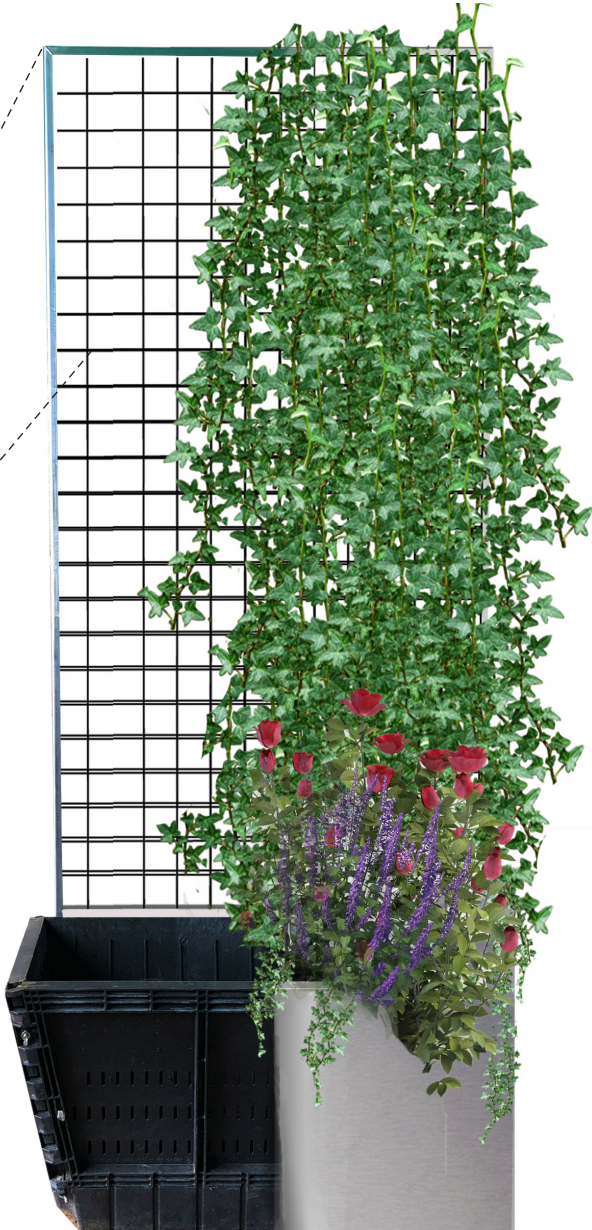

Plantus Modular Trellis Planter System

Specifications

“a modular solution to maximize the screening greenscape in your landscape project”

Our **Plantus Modular Trellis Planter (PMT)** system provides a vertical wall of greenery with the potential to form multi-use partitions in any exterior space. It features an irrigation control system, a premium aluminum mesh, and a variety of colors and finishes. **Each PMTP is pre-planted at our nursery, avoiding wait time for plants to reach their peak.** This also means a pre-planted unit can be easily updated at the turn of seasons or for special events. We designed this with the needs of our New York City-based clientele in mind: adaptable, flexible, and precise solutions.

Materials:

Aluminum frame
Aluminum mesh 4"X4"
PVC planter

Planter+Trellis Weight:

Small- 120 lb - Large- 160 lb (empty)
Small- 530 lb - Large- 705 lb (with soil)

Planter Dimensions:

Small 21" H x 28" W
Large 25" H x 37.5" W

Custom Trellis Height Dimension:

from 72" to 216"

Plantus Modular Trellis Planter System

U-Edging, Carbon Steel, Hot Rolled, 14 Gauge (.0747" Thick), Type 450 U-Edging (1/2" Opening x 1" Width)

Square, Carbon Steel, Cold Rolled, Woven - Lock Crimp Weave, 4" x 4" Opening (Square), 0.250" Thick (2-3/4 Gauge) Wire Diameter, 79% Open Area

2'-1"

- +Trellis maximizes greenery potential
- +Trellis acts as a partition to hide parts of the rooftop from being visible, such as mechanical units and AC's
- +The grid pattern supports livelihoods and spatial quality for growth of vines
- +Planters provide additional space for planting, creating a better greenscape
- +Quality control of irrigation system
- +Versatile types of plants from trellis options, making a full immersive garden